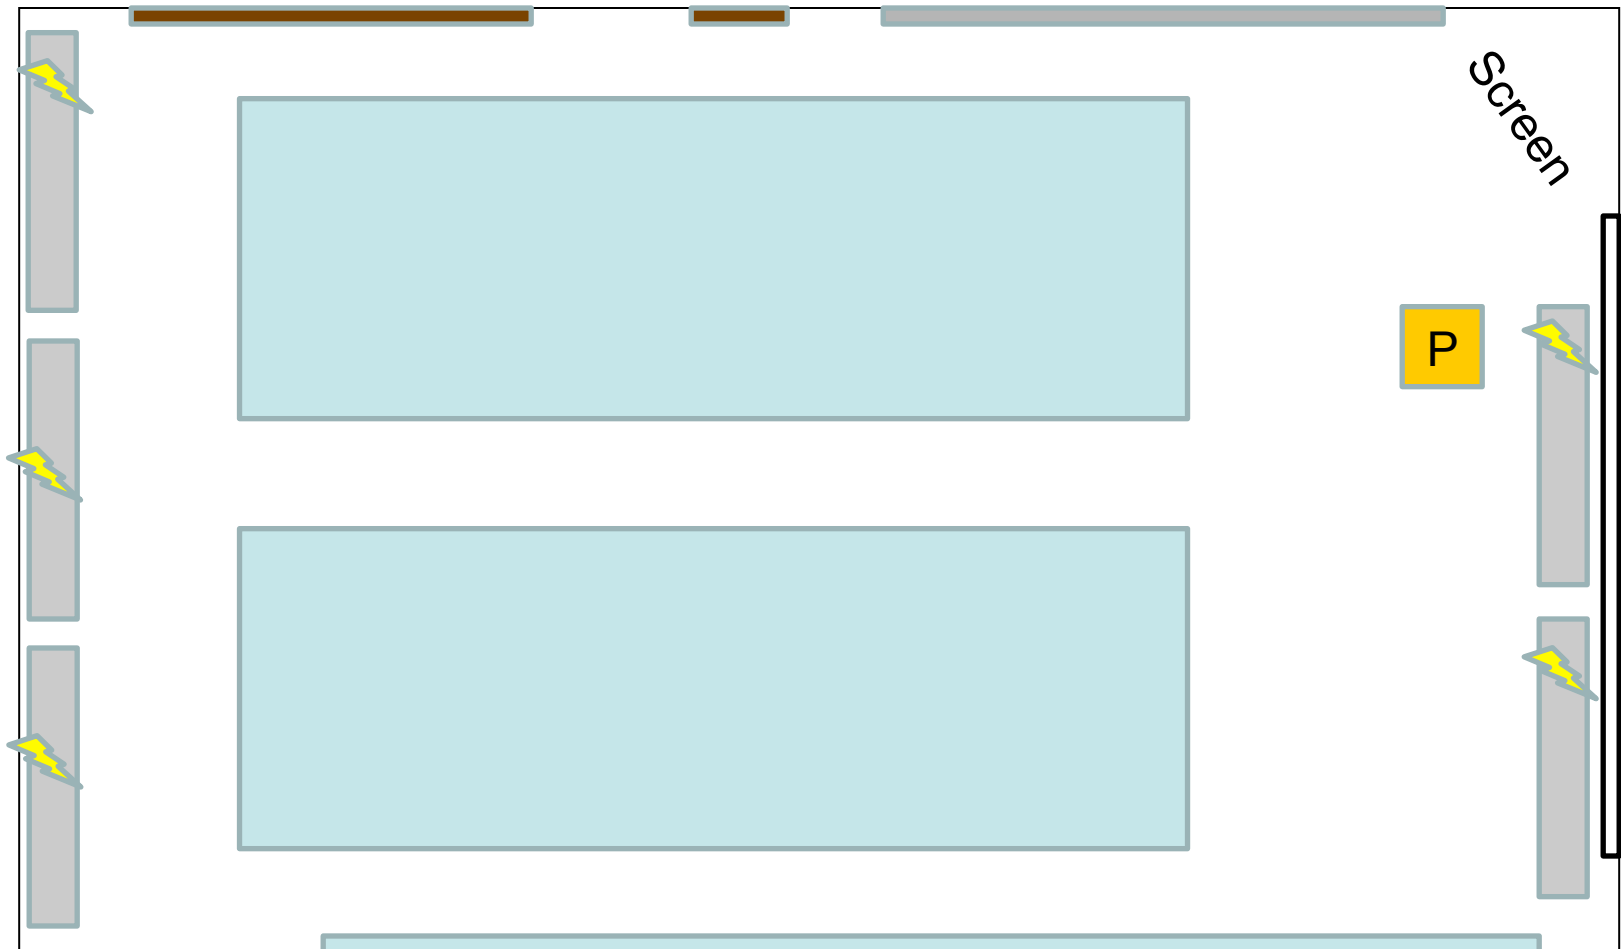

MICCAI 2014 – 2nd Floor, Room 217
Interactive Medical Image Computing
Theater for 35 w/ center aisle

Room 217
Dimensions 18.5 x
33.5 ft